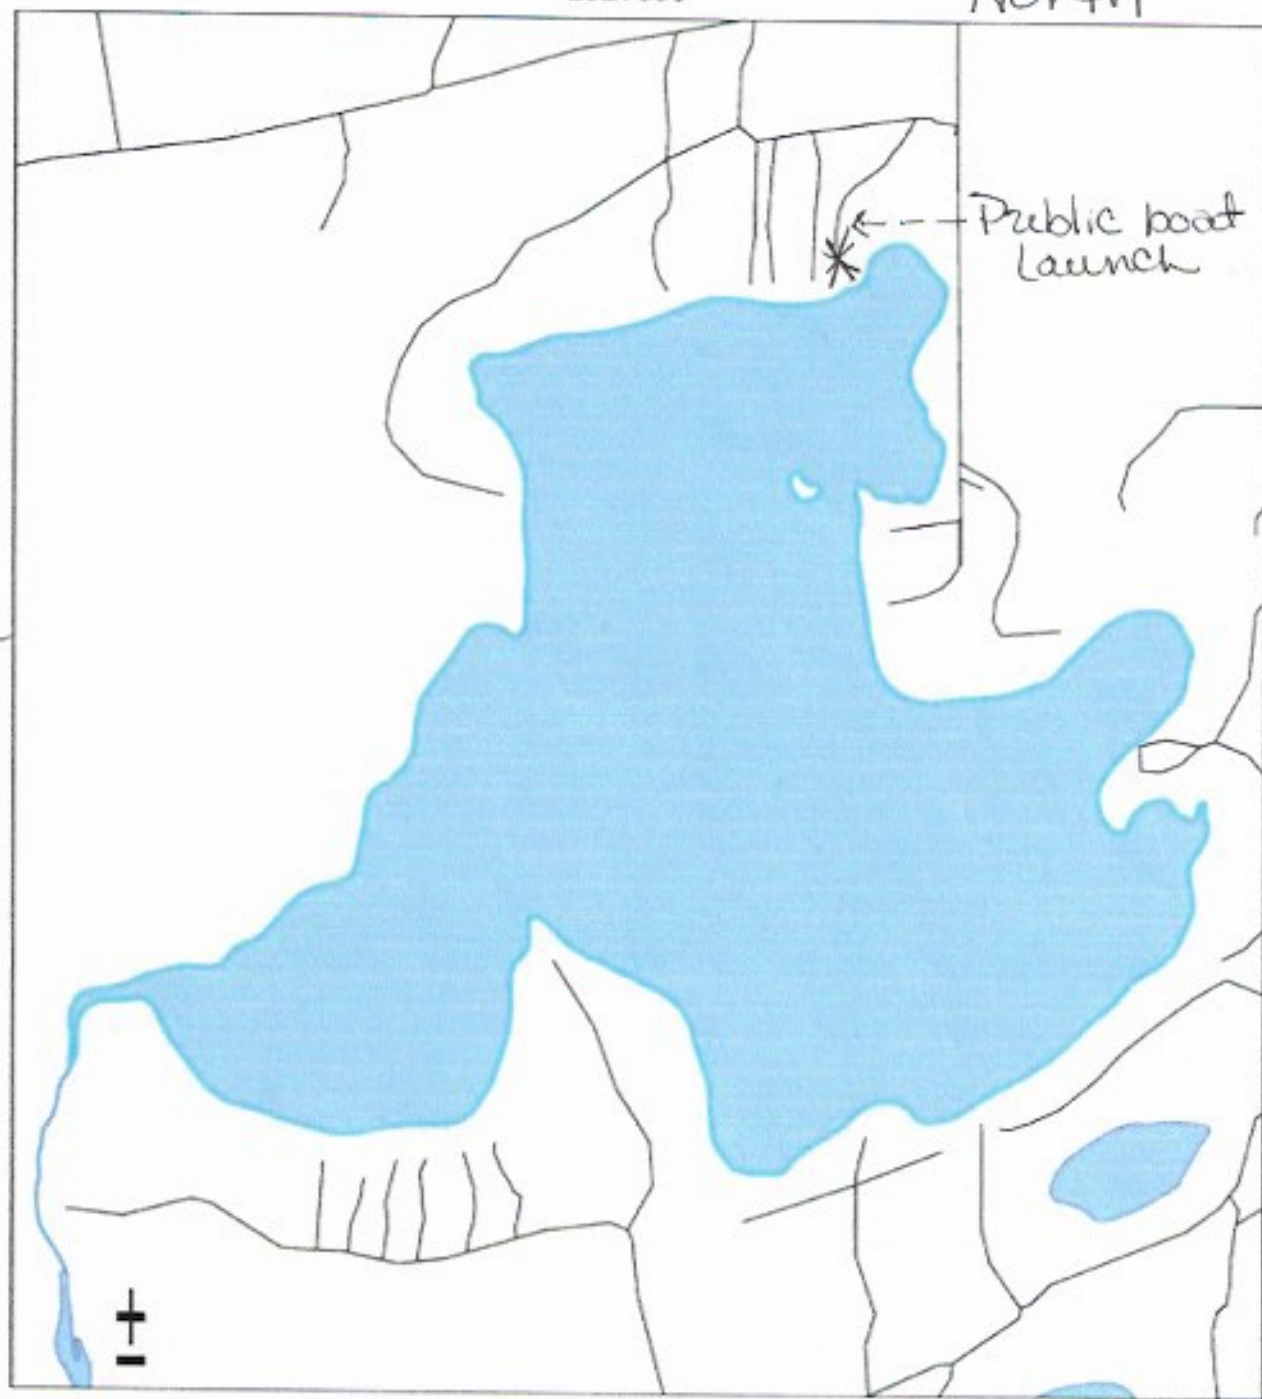

Bear Lake, Oneida County

1527800

North

West

East

Public boat launch

— Roads Open Water 0 0.15 0.3 0.6

South